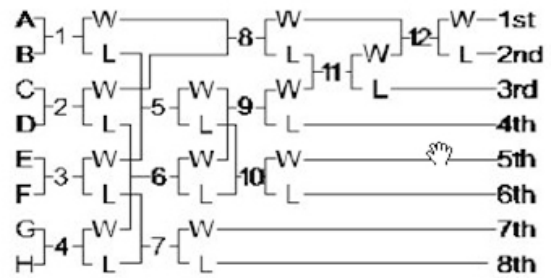

3th Round

1.8. Final Series from 2 groups. 9 games

- A = 1st in group A game 1/2/3 = Round 1
- B = 1st in group B game 4/5 = Quarter finals
- C = 2nd in group A game 6 = Major semifinal
- D = 2nd in group B game 7 = Minor semifinal
- E = 3rd in group A game 8 = Minor final
- F = 3rd in group B game 9 = Grand final
- W = Winner
- L = Loser

15th & 16th = 2nd C - 2nd D

33th & 34th = 5th E - 5th F

17th & 18th = 3th C - 3th D

35th & 36th = 6th E - 6th F

19th & 20th = 4th C - 4th D

21th & 22th = 5th C - 5th D

23th & 24th = 6th C - 6th D

DIVISION 2

2nd Round

1.1.12. Final Series from 4 groups. 12 games

- A = 1st in group 7 game 1-4 = First round
- B = 1st in group 8 game 5/6 = Quarter finals
- C = 1st in group 9 game 7 = Place final
- D = 1st in group 10 game 8 = Major semifinal
- E = 2nd in group 7 game 9 = Minor semifinal
- F = 2nd in group 8 game 10 = Place final
- G = 2nd in group 9 game 11 = Minor final
- H = 2nd in group 10 game 12 = Grand final
- W = Winner
- L = Loser