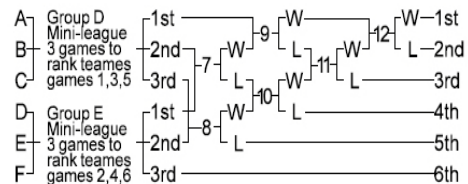

1st Group Dames 3&4 - 2nd Group Dames 3&4 = 7th & 8th Dames

1.11. Final Series from 3 groups. 12 games

- A = 1st in group 11 game 1-6 = First round
- B = 1st in group 12 game 7/8 = Quarter finals
- C = 1st in group 13 game 9 = Major semifinal
- D = 2nd in group 11 game 10 = Minor semifinal
- E = 2nd in group 12 game 11 = Minor final
- F = 2nd in group 13 game 12 = Grand final
- W = Winner
- L = Loser