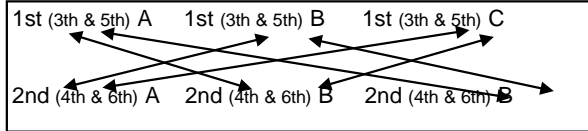

These Rules are without call !

Ces Règles sont sans appel !

GAMES SYSTEM FOR SUNDAY

DIVISION 1

2nd Round

Crossing Group 1 - 2 - 3

Crossing Group 4 - 5 - 6

Groupe A = 1st & 2nd from Group 1 - 2 - 3

3th Round

1.8. Final Series from 2 groups. 9 games

- A = 1st in group A game 1/2/3 = Round 1
- B = 1st in group B game 4/5 = Quarter finals
- C = 2nd in group A game 6 = Major semifinal
- D = 2nd in group B game 7 = Minor semifinal
- E = 3rd in group A game 8 = Minor final
- F = 3rd in group B game 9 = Grand final
- W = Winner
- L = Loser